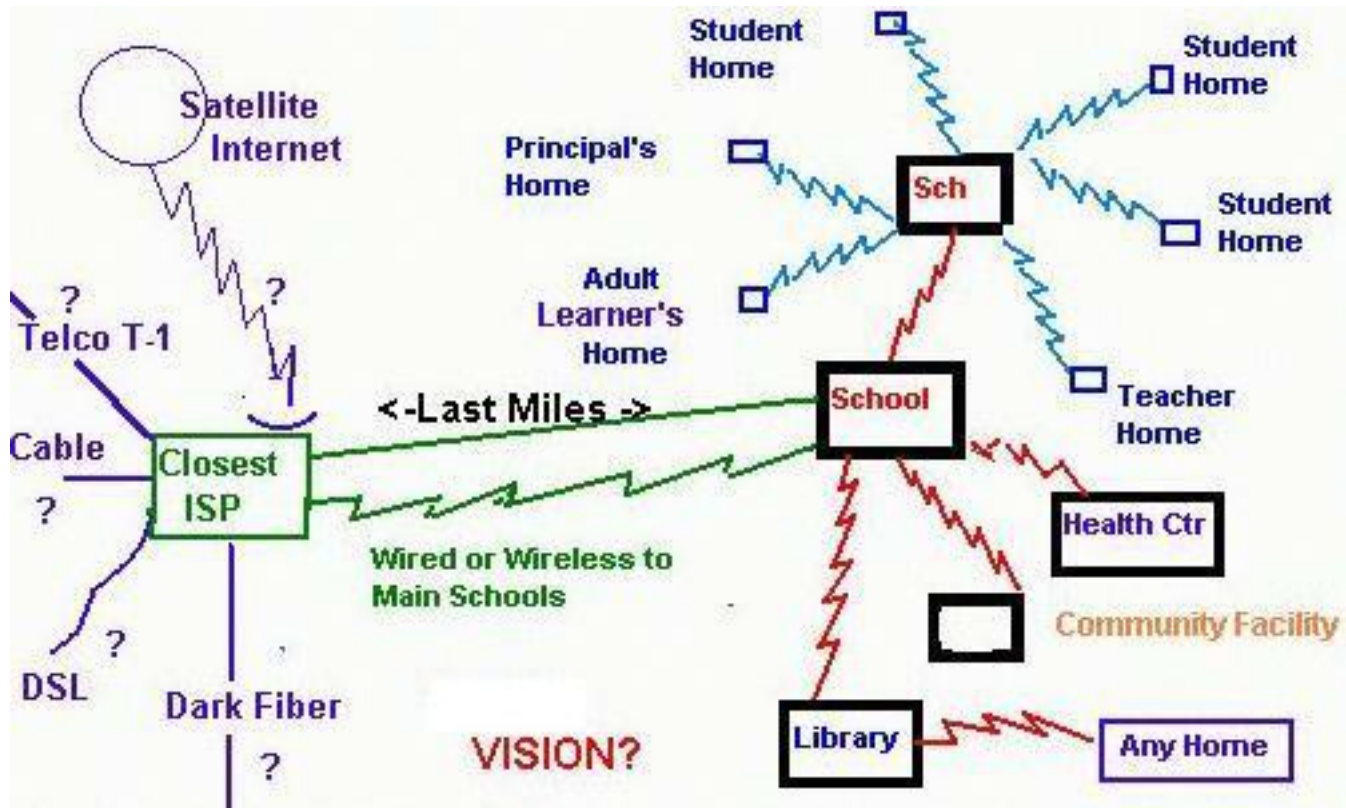

One Community Network Vision