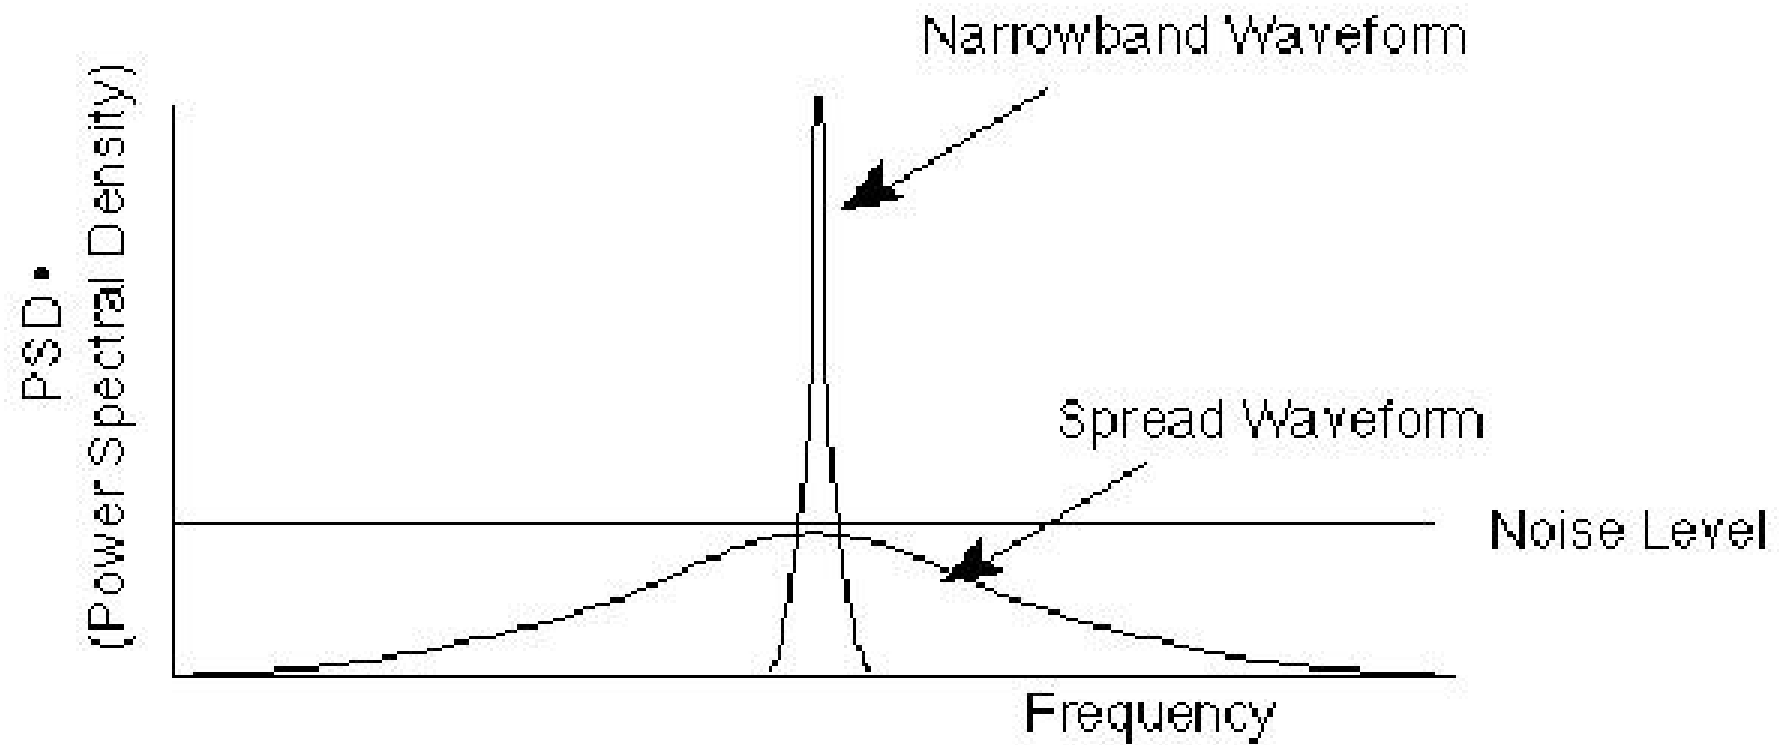

Traditional Radio