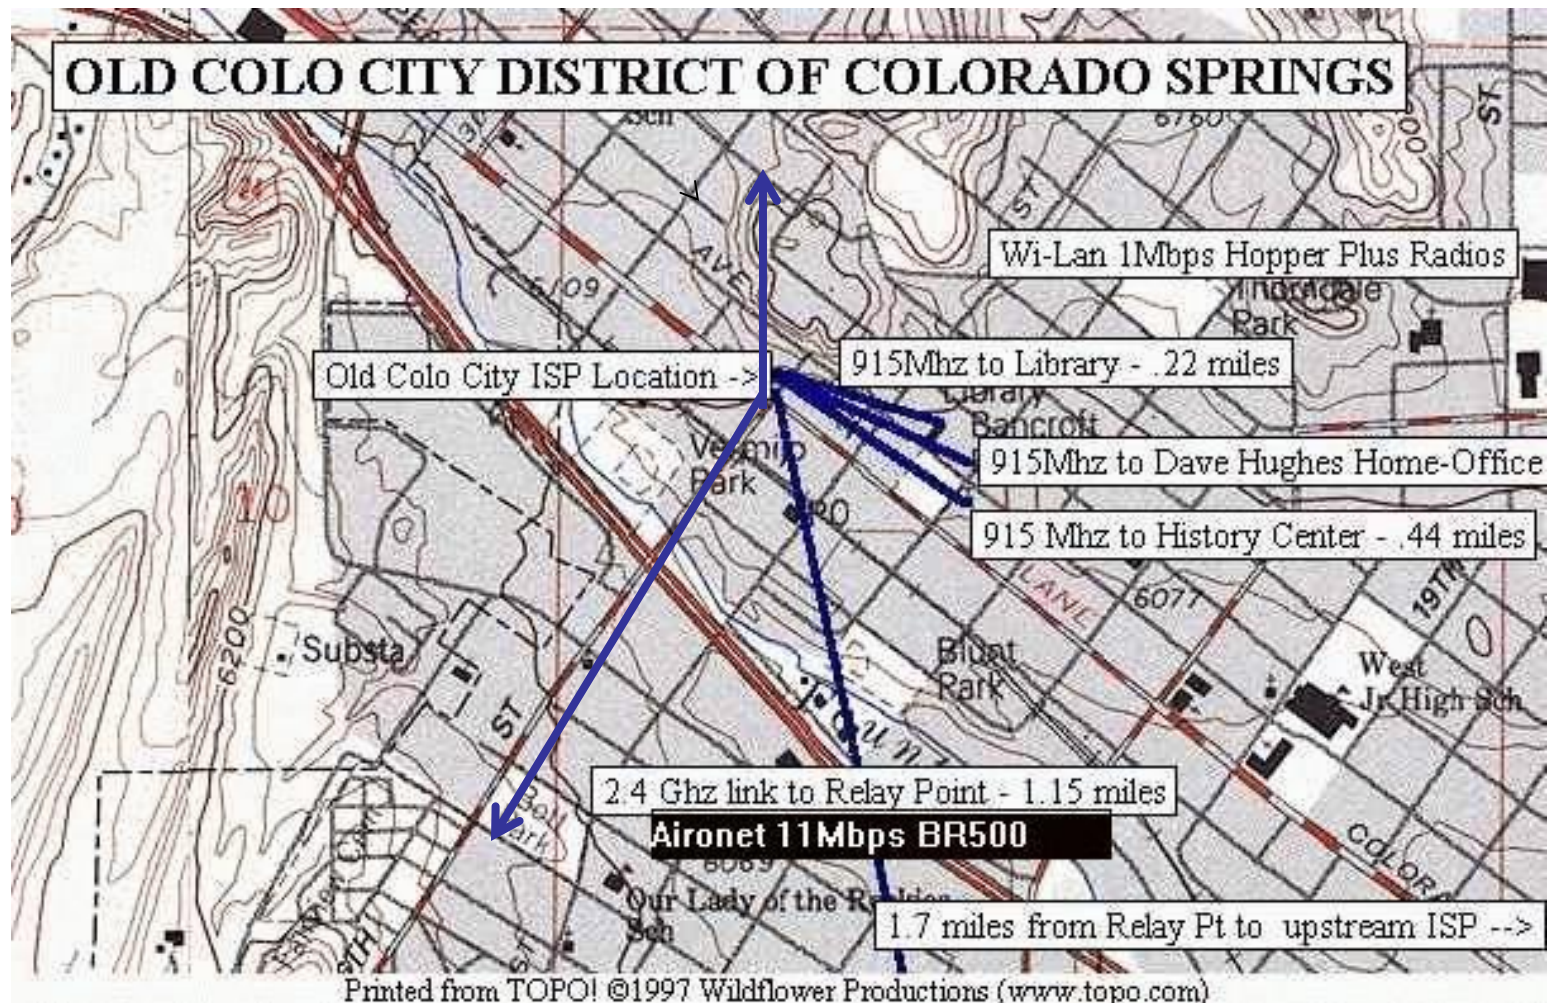

My Own Wireless Neighborhood