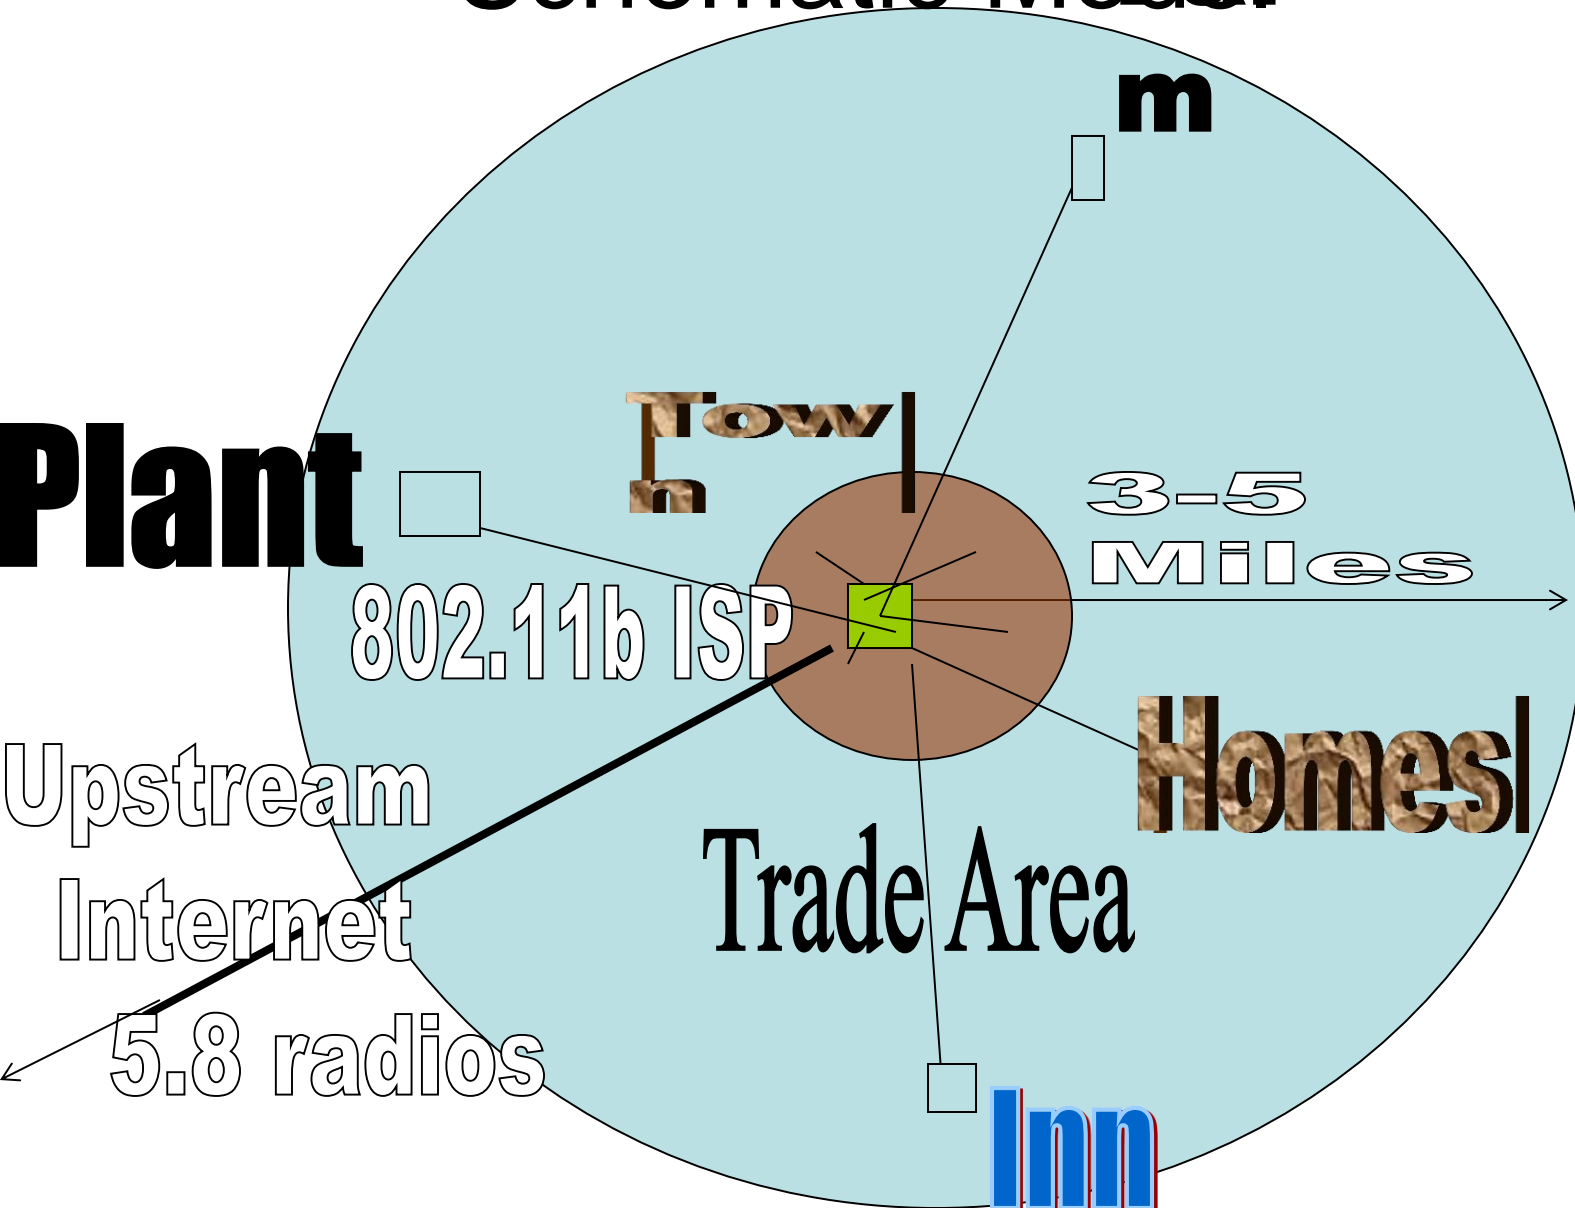

Connected Welsh Community – Schematic Model