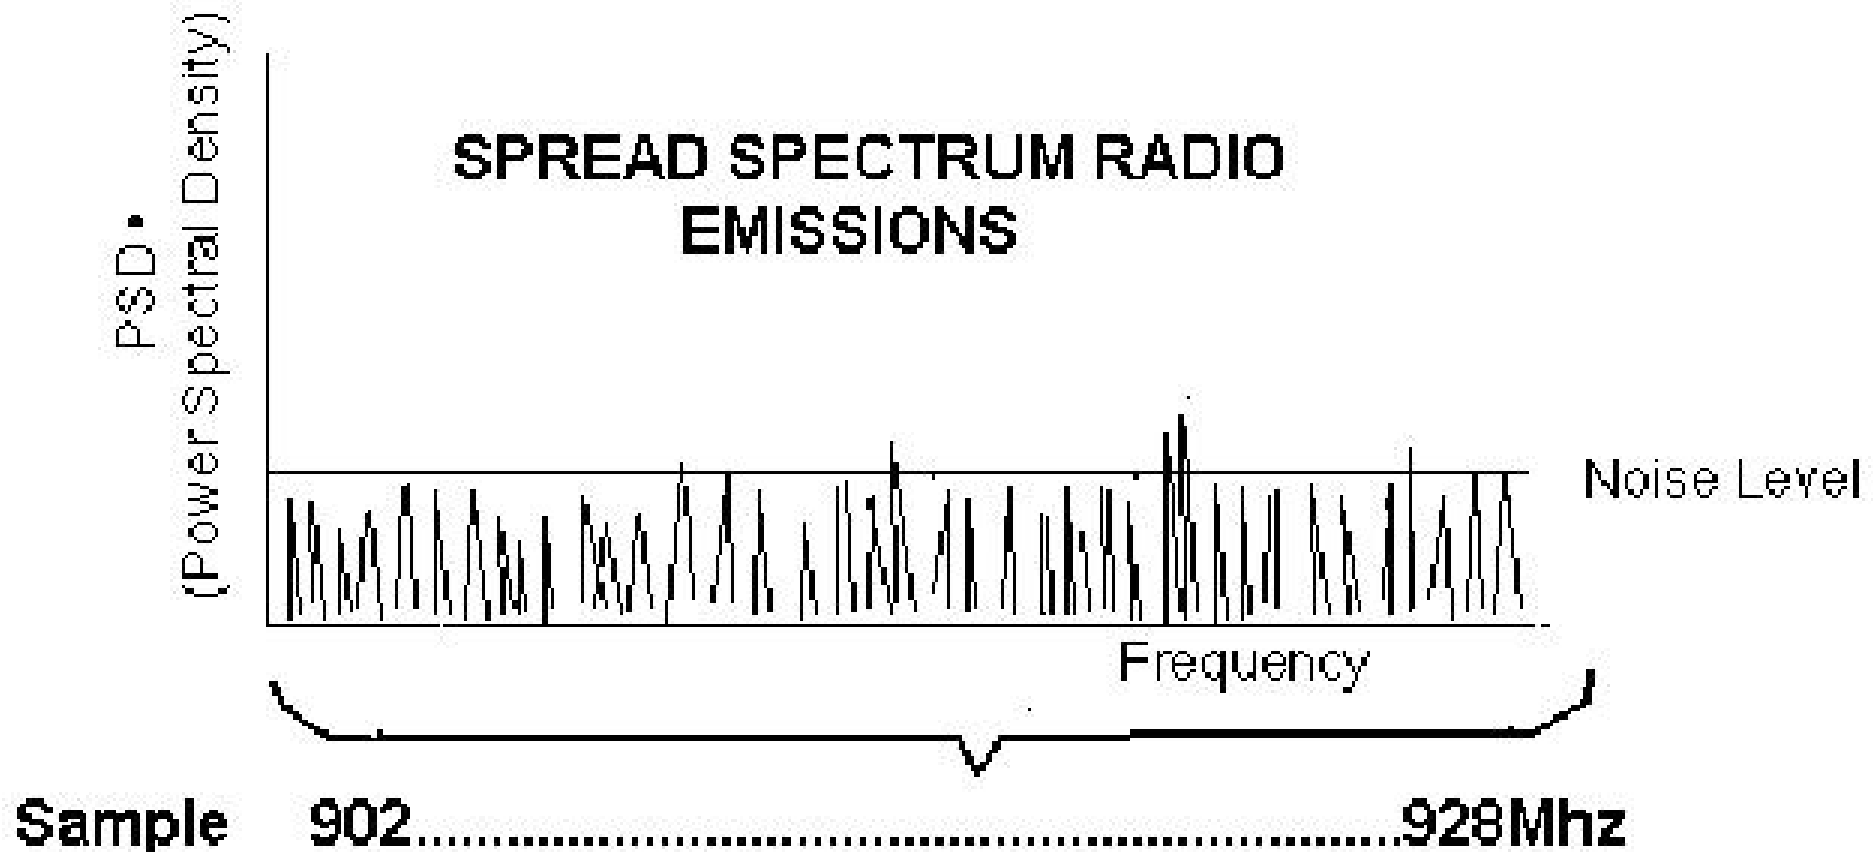

Modern Digital Radio